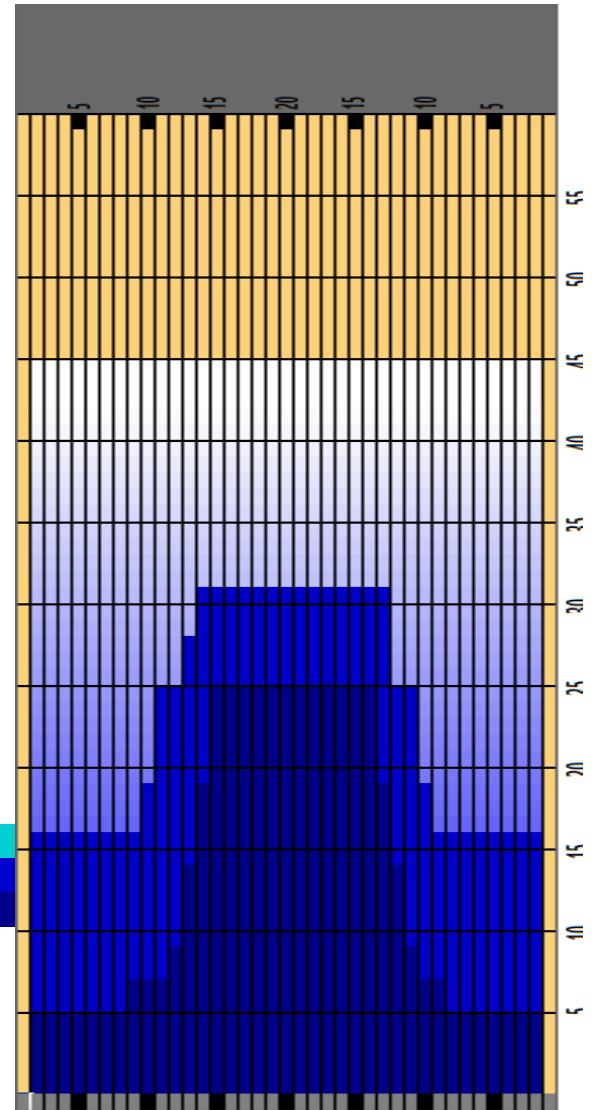

Cosmos Bowling Arena Bayernliga

Oil Pattern Distance	45	Reverse Brush Drop	45	Oil Per Board	50 ul
Forward Oil Total	13.65 mL	Reverse Oil Total	11.8 mL	Volume Oil Total	25.45 mL

	START	STOP	LOADS	SPEED	CROSSED	START	END	FEET	T.OIL
1	2L	2R	4	14	148	0.00	5.90	5.90	7400
2	9L	9R	1	14	23	5.90	7.80	1.90	1150
3	12L	11R	1	14	18	7.80	9.70	1.90	900
4	13L	12R	2	18	32	9.70	14.80	5.10	1600
5	14L	13R	2	18	28	14.80	19.90	5.10	1400
6	15L	14R	2	18	24	19.90	25.00	5.10	1200
7	2L	2R	0	18	0	25.00	32.00	7.00	0
8	2L	2R	0	22	0	32.00	40.00	8.00	0
9	2L	2R	0	30	0	40.00	45.00	5.00	0

	START	STOP	LOADS	SPEED	CROSSED	START	END	FEET	T.OIL
1	2L	2R	0	30	0	45.00	31.00	-14.00	0
2	14L	13R	1	22	14	31.00	27.90	-3.10	700
3	13L	13R	1	22	15	27.90	24.80	-3.10	750
4	11L	11R	2	22	38	24.80	18.60	-6.20	1900
5	10L	10R	1	18	21	18.60	16.10	-2.50	1050
6	2L	2R	4	14	148	16.10	8.20	-7.90	7400
7	2L	2R	0	14	0	8.20	0.00	-8.20	0

Forward
Reverse
Combined

Reiniger endet bei 55 Fuss

Item	3L-7L:18L-18R	8L-12L:18L-18R	13L-17L:18L-18R	18L-18R:17R-13R	18L-18R:12R-8R	18L-18R:7R-3R
Description	Outside Track:Middle	Middle Track:Middle	Inside Track:Middle	Middle: Inside Track	Middle:Middle Track	Middle:Outside Track
Track Zone Ratio	2.63	2.02	1.07	1.02	1.91	2.63