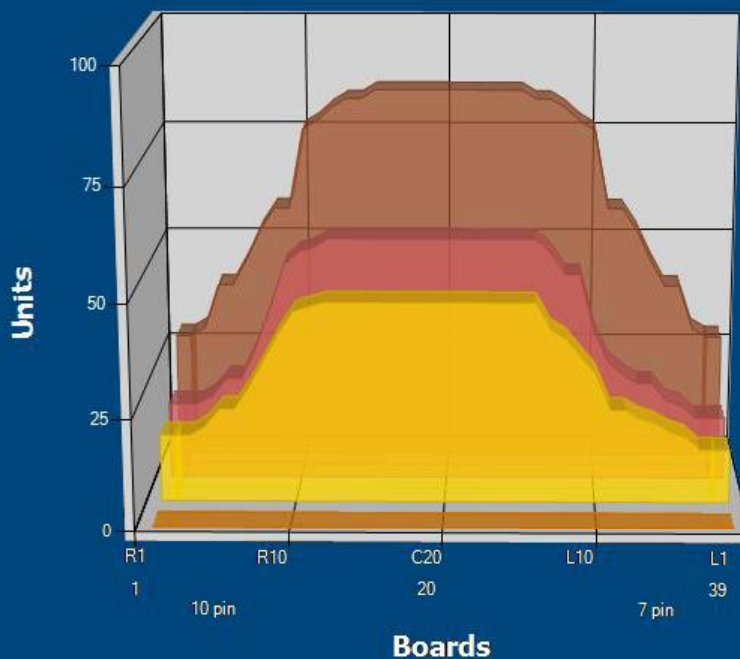

WTBA TOKYO

Conditioner:
Cleaner:

Zone Configuration

Cleaner Transition

Mode: Clean and Condition
 Speed: Max Clean
 Start Cleaner Spray: 0 Feet
 Start Squeegee: 0 Feet
 Start Conditioning: 6 Inches
 Split Pattern: No

Zone 1	Avg	Ratio	Zone 2	Avg	Ratio
Left	41.8	2.0 : 1	Left	18.6	3.0 : 1
Right	41.8	2.0 : 1	Right	22.4	3.0 : 1
Center	85.0		Center	55.0	
Zone 3	Avg	Ratio	Zone 4	Avg	Ratio
Left	16.0	2.8 : 1	Left	0.0	1.0 : 1
Right	20.0	2.8 : 1	Right	0.0	1.0 : 1
Center	45.0		Center	0.0	