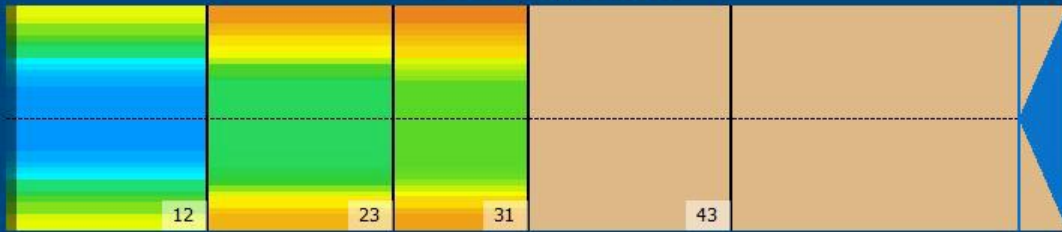

WTBA TOKYO

Conditioner:
Cleaner:

Zone Configuration

Cleaner Transition

Mode: Clean and Condition
 Speed: Max Clean
 Start Cleaner Spray: 0 Feet
 Start Squeegee: 0 Feet
 Start Conditioning: 6 Inches
 Split Pattern: No

Zone 1	Avg	Ratio	Zone 2	Avg	Ratio
Left	41.8	2.0 : 1	Left	18.6	3.0 : 1
Right	41.8	2.0 : 1	Right	22.4	3.0 : 1
Center	85.0		Center	55.0	
Zone 3	Avg	Ratio	Zone 4	Avg	Ratio
Left	16.0	2.8 : 1	Left	0.0	1.0 : 1
Right	20.0	2.8 : 1	Right	0.0	1.0 : 1
Center	45.0		Center	0.0	